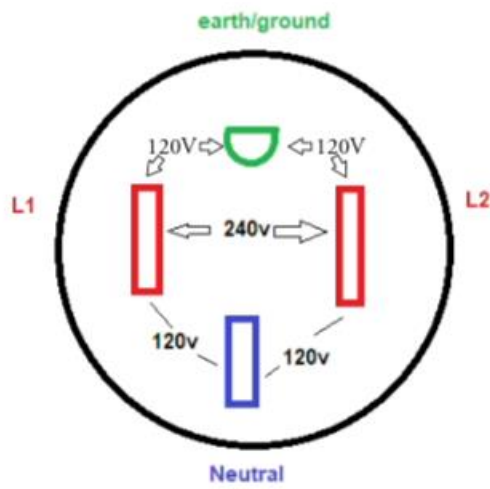

AMP AK10KRS

NEMA 14-50 OUTLET VOLTAGE

AMP 3 IN 1 AND 4 IN 1

NEMA 14-50 OUTLET VOLTAGE