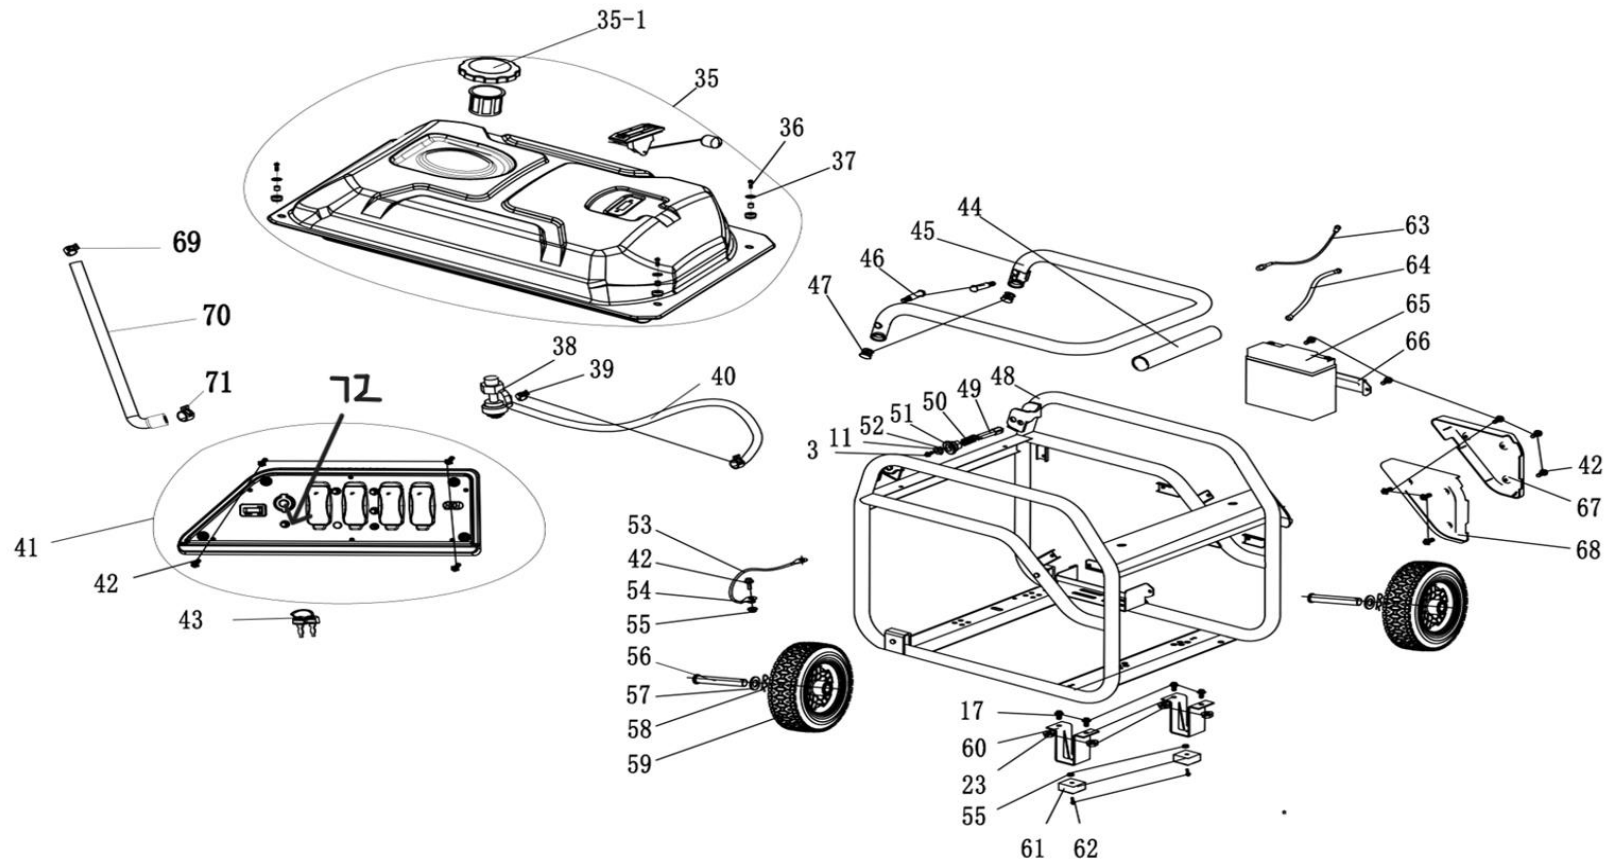

AMP KOHLER SERIES 10,000 Gas Generator Parts Breakdown

#	Part #	Description
---	--------	-------------

#	Part #	Description
---	--------	-------------

1	30101-00326-00	bolt, Hexagon flange/M5/12
2	33082-00162-00	alternator end cover
3	30101-00329-00	bolt, Hexagon flange/M5/16
4	20044-00104-00	Automatic Voltage Regulator (AVR)
5	30101-00619-00	Bolt , Hexagon flange/M5/16-24
6	30136-00016-00	washer, plain
7	33085-00058-00	Rear Generator Bracket
8	30101-00089-00	bolt, Hexagon flange/M6/195
9	30101-00626-00	bolt, Hexagon flange/M5/235
10	30139-00005-00	spring washer
11	30136-00012-00	washer, plain
12	30128-00008-00	Nylon nut/M5
13	20029-07668-00	Full Generator Set
13-1	20256-01555-00	Rotor
13-2	20046-05065-00	Stator
13-3	20183-00017-00	Carbon Brush Assembly
13-4	20107-00024-00	Load Bar
14	30101-00318-00	bolt, Hexagon flange
15	33191-00108-00	Generator Dust Cover

#	Part #	Description
35	20130-00251-00	Fuel Tank
35-1	20131-00035-00	Gas Cap

#	Part #	Description
54	33301-00010-00	Plum Spring Cushion
55	30125-00019-00	nut,Hexagon flange,M6

36	30101-00407-00	bolt,Hexagon flange,M6/25
37	30136-00074-00	gasket, fuel tank
38	20133-00002-00	Fuel Shutoff Valve
39	34024-00022-00	clip B8/65MN
40	34024-00078-00	Fuel Hose
41	20114-01996-00	Control Panel
42	30101-00339-00	bolt,Hexagon flange,M6/12
43	70002-02051-00	Keys
44	33015-00012-00	handlebar grip
45	20135-00162-01	Handlebar
46	33580-00036-00	Handlebar dowel pin
47	33126-00008-00	Handlebar plastic plug
48	20090-00816-00	Frame Assembly
49	33580-00017-00	Spring Loaded Pin
50	34015-00031-00	Fastening spring
51	20184-00006-00	Handle Components
52	33301-00008-00	Plum Spring Cushion
53	20196-00126-00	Ground Wire (Battery)