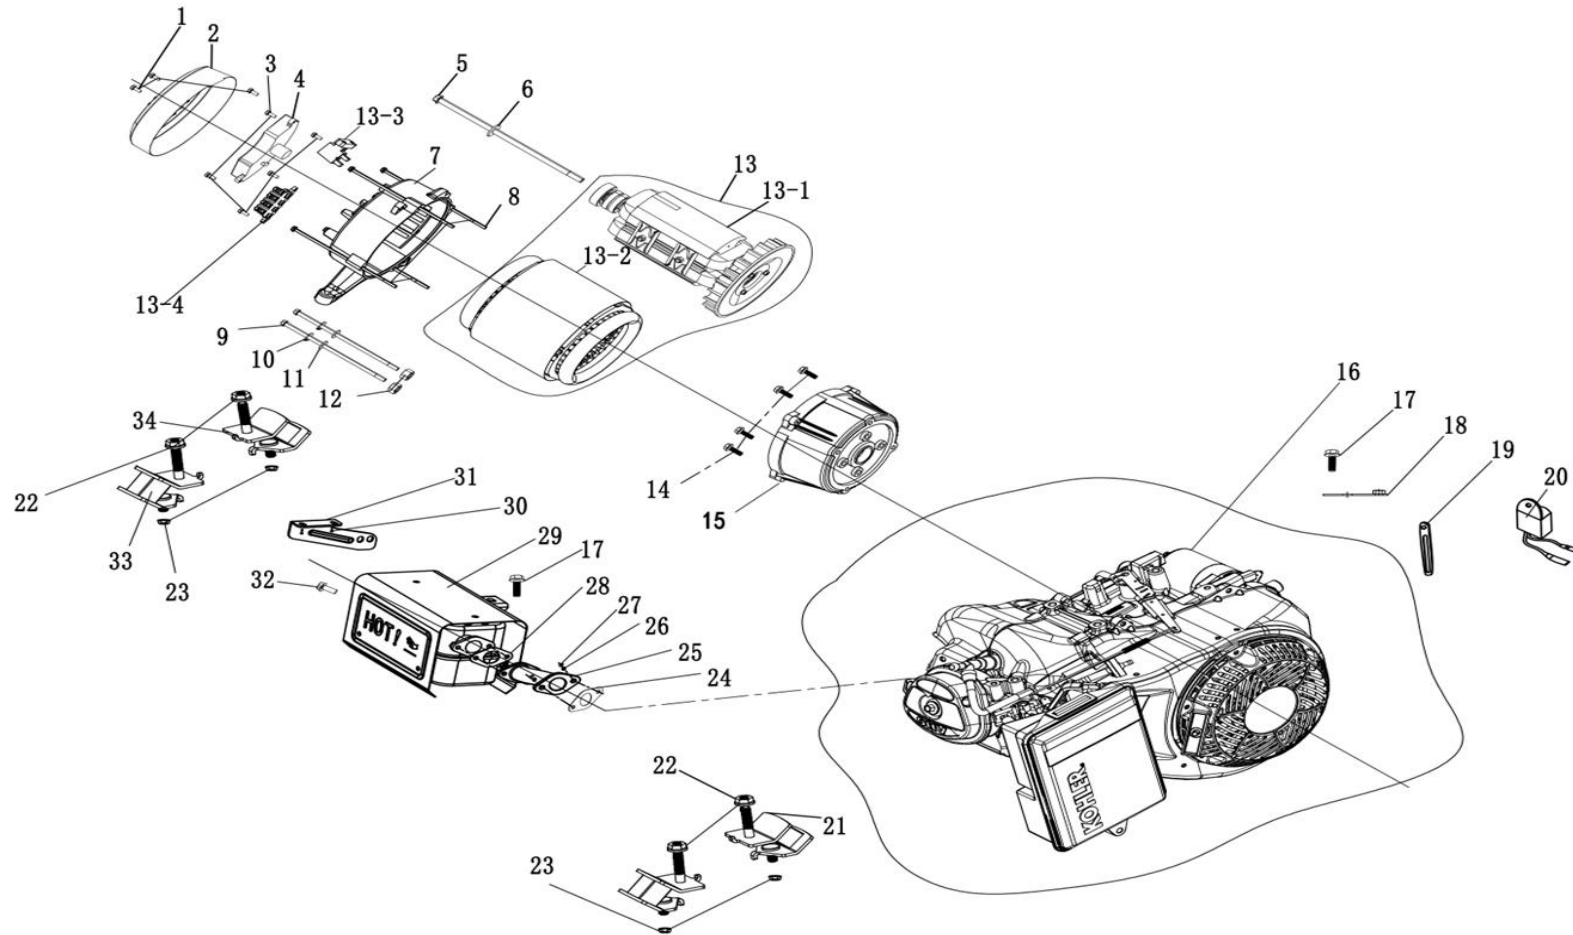

AMP KOHLER SERIES 10,000 Gas Generator Parts Breakdown

#	Part #	Description
---	--------	-------------

#	Part #	Description
---	--------	-------------

1	30101-00326-00	bolt, Hexagon flange/M5/12
2	33082-00162-00	alternator end cover
3	30101-00329-00	bolt, Hexagon flange/M5/16
4	20044-00104-00	Automatic Voltage Regulator (AVR)
5	30101-00619-00	Bolt , Hexagon flange/M5/16-24
6	30136-00016-00	washer, plain
7	33085-00058-00	Rear Generator Bracket
8	30101-00089-00	bolt, Hexagon flange/M6/195
9	30101-00626-00	bolt, Hexagon flange/M5/235
10	30139-00005-00	spring washer
11	30136-00012-00	washer, plain
12	30128-00008-00	Nylon nut/M5
13	20029-07668-00	Full Generator Set
13-1	20256-01555-00	Rotor
13-2	20046-05065-00	Stator
13-3	20183-00017-00	Carbon Brush Assembly
13-4	20107-00024-00	Load Bar
14	30101-00318-00	bolt, Hexagon flange
15	33191-00108-00	Generator Dust Cover

#	Part #	Description
35	20130-00251-00	Fuel Tank
35-1	20131-00035-00	Gas Cap

#	Part #	Description
54	33301-00010-00	Plum Spring Cushion
55	30125-00019-00	nut,Hexagon flange,M6

36	30101-00407-00	bolt,Hexagon flange,M6/25
37	30136-00074-00	gasket, fuel tank
38	20133-00002-00	Fuel Shutoff Valve
39	34024-00022-00	clip B8/65MN
40	34024-00078-00	Fuel Hose
41	20114-01996-00	Control Panel
42	30101-00339-00	bolt,Hexagon flange,M6/12
43	70002-02051-00	Keys
44	33015-00012-00	handlebar grip
45	20135-00162-01	Handlebar
46	33580-00036-00	Handlebar dowel pin
47	33126-00008-00	Handlebar plastic plug
48	20090-00816-00	Frame Assembly
49	33580-00017-00	Spring Loaded Pin
50	34015-00031-00	Fastening spring
51	20184-00006-00	Handle Components
52	33301-00008-00	Plum Spring Cushion
53	20196-00126-00	Ground Wire (Battery)