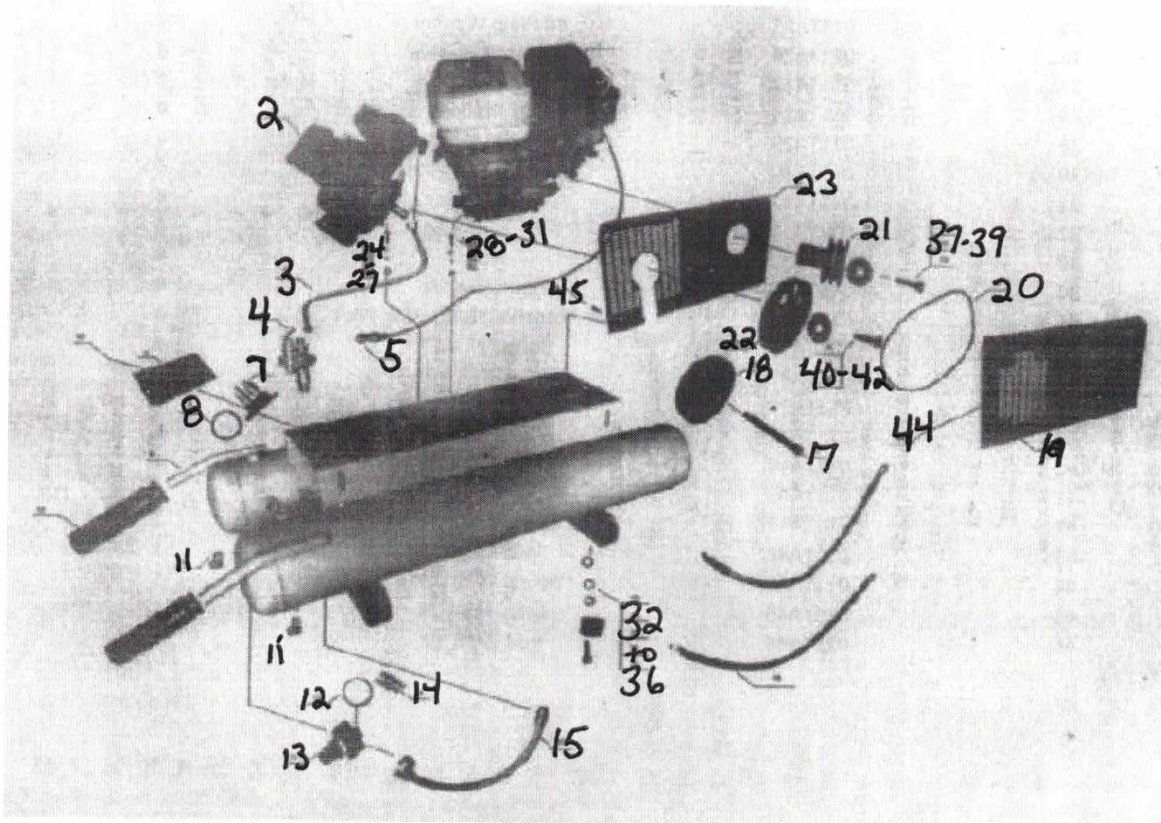

AKAC120 Kohler Series Gas Air Compressor

Number	Part #	Description	Count
2	011TA2	Pump Assembly	1
3	011TA3	Leader Hose(if braided)	1
3B	011TA3-B	Leader Tube(if copper)	1
4	011TA4	Unloader Valve	1
5	011TA5	Throttle Cable(if equipped)	1
6	Not Available	Not on this model	1
7	011TA7	Quick Connect Bracket	1
8	011TA8	Tank Pressure Guage	1
9	011TA9	Tank Assembly	1
10	Not Available	Handles welded to Frame	2
11	011TA11	Drain/Pressure Release Valve	1
12	011TA12	Pressure Gauge(incl. with Regulator)	1
13	011TA13	Pressure Regulator Kit	1
14	011TA14	Safety Valve(Brass inbetween tanks)	1
15	011TA15	nylon Tube(to quick connect assembly)	1
16	011TA16	Not on this model	2
17	011TA17	Axle	1
18	011TA18	Wheel	1
19	011TA19	Outer Belt Guard Cover	1
20	011TA20	Belt	1
21	011TA21	Pully(Engine Side)	1

22	011TA22	Fly Wheel(AC Side)	1
23	011TA23	Inner Belt Guard Cover	1
24	011TA24	Bolt M8x33.5	4
25	011TA25	#8 Plain Washer	4
26	011TA26	#8 Spring Washer	4
27	011TA27	#8 Nut	4
28	011TA28	Bolt M10x45	4
29	011TA29	#10 Plain Washer	4
30	011TA30	#10 Spring Washer	4
31	011TA31	M10 Nut	4
32	011TA32	M8 - Acorn Nut	4
33	011TA33	Nut	4
34	011TA34	Plain Washer	4
35	011TA35	Shock Absorbing Mounting Foot	4
36	011TA36	Bolt - M8 x 25	4
37	011TA37	Bolt - 7/16 x 25	1
38	011TA38	Spring Washer	1
39	011TA39	Plain Washer	1
40	011TA40	Bolt - M8 x 35	1
41	011TA41	#8 Spring Washer	1
42	011TA42	#8 Plain Washer	1
43	011TA43	Split Pin 4x35	1
44	011TA44	Screw - M8 x 12	1
45	011TA45	Bolt - M8 x 20	1
46	011TA46	Bolt M6 x 12	1