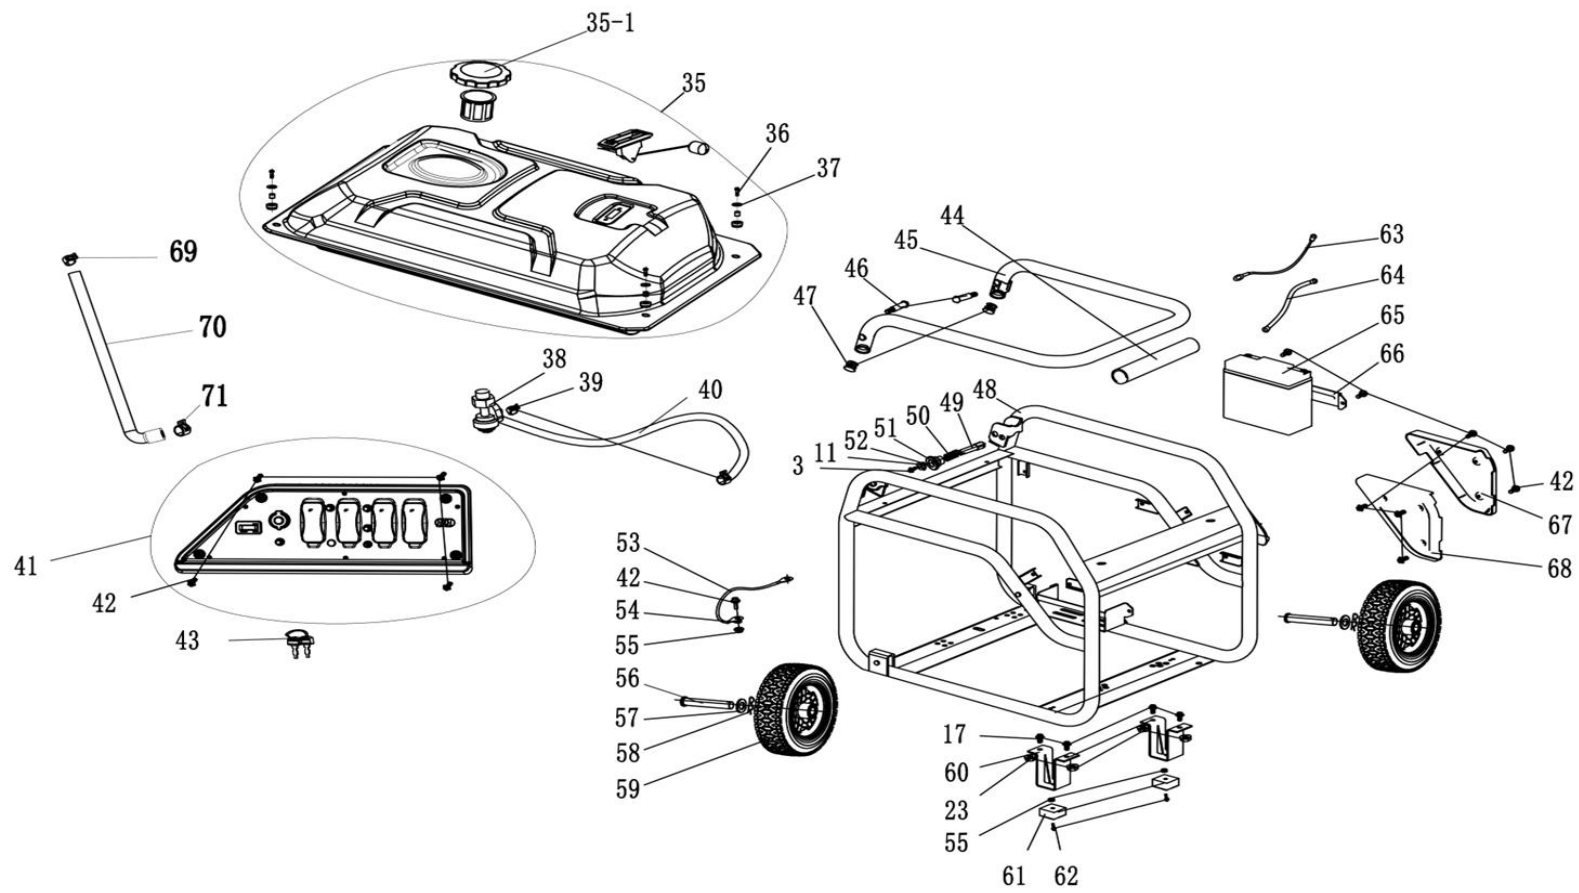

AMP KOHLER SERIES 10,000 Gas Generator Parts Breakdown

#	Part #	Description
1	30101-00326-00	bolt, Hexagon flange/M5/12
2	33082-00162-00	alternator end cover
3	30101-00329-00	bolt, Hexagon flange/M5/16
4	20044-00104-00	Automatic Voltage Regulator (AVR)
5	30101-00619-00	Bolt , Hexagon flange/M5/16-24
6	30136-00016-00	washer, plain
7	33085-00058-00	Rear Generator Bracket
8	30101-00089-00	bolt, Hexagon flange/M6/195
9	30101-00626-00	bolt, Hexagon flange/M5/235
10	30139-00005-00	spring washer
11	30136-00012-00	washer, plain
12	30128-00008-00	Nylon nut/M5
13	20029-07668-00	Full Generator Set
13-1	20256-01555-00	Rotor
13-2	20046-05065-00	Stator
13-3	20183-00017-00	Carbon Brush Assembly
13-4	20107-00024-00	Load Bar
14	30101-00318-00	bolt, Hexagon flange
15	33191-00108-00	Generator Dust Cover

#	Part #	Description
35	20130-00251-00	Fuel Tank
35-1	20131-00035-00	Gas Cap
36	30101-00407-00	bolt,Hexagon flange,M6/25
37	30136-00074-00	gasket, fuel tank
38	20133-00002-00	Fuel Shutoff Valve
39	34024-00022-00	clip B8/65MN
40	34024-00078-00	Fuel Hose
41	20114-01996-00	Control Panel
42	30101-00339-00	bolt,Hexagon flange,M6/12
43	70002-02051-00	Keys
44	33015-00012-00	handlebar grip
45	20135-00162-01	Handlebar
46	33580-00036-00	Handlebar dowel pin
47	33126-00008-00	Handlebar plastic plug
48	20090-00816-00	Frame Assembly
49	33580-00017-00	Spring Loaded Pin
50	34015-00031-00	Fastening spring
51	20184-00006-00	Handle Components
52	33301-00008-00	Plum Spring Cushion
53	20196-00126-00	Ground Wire (Battery)