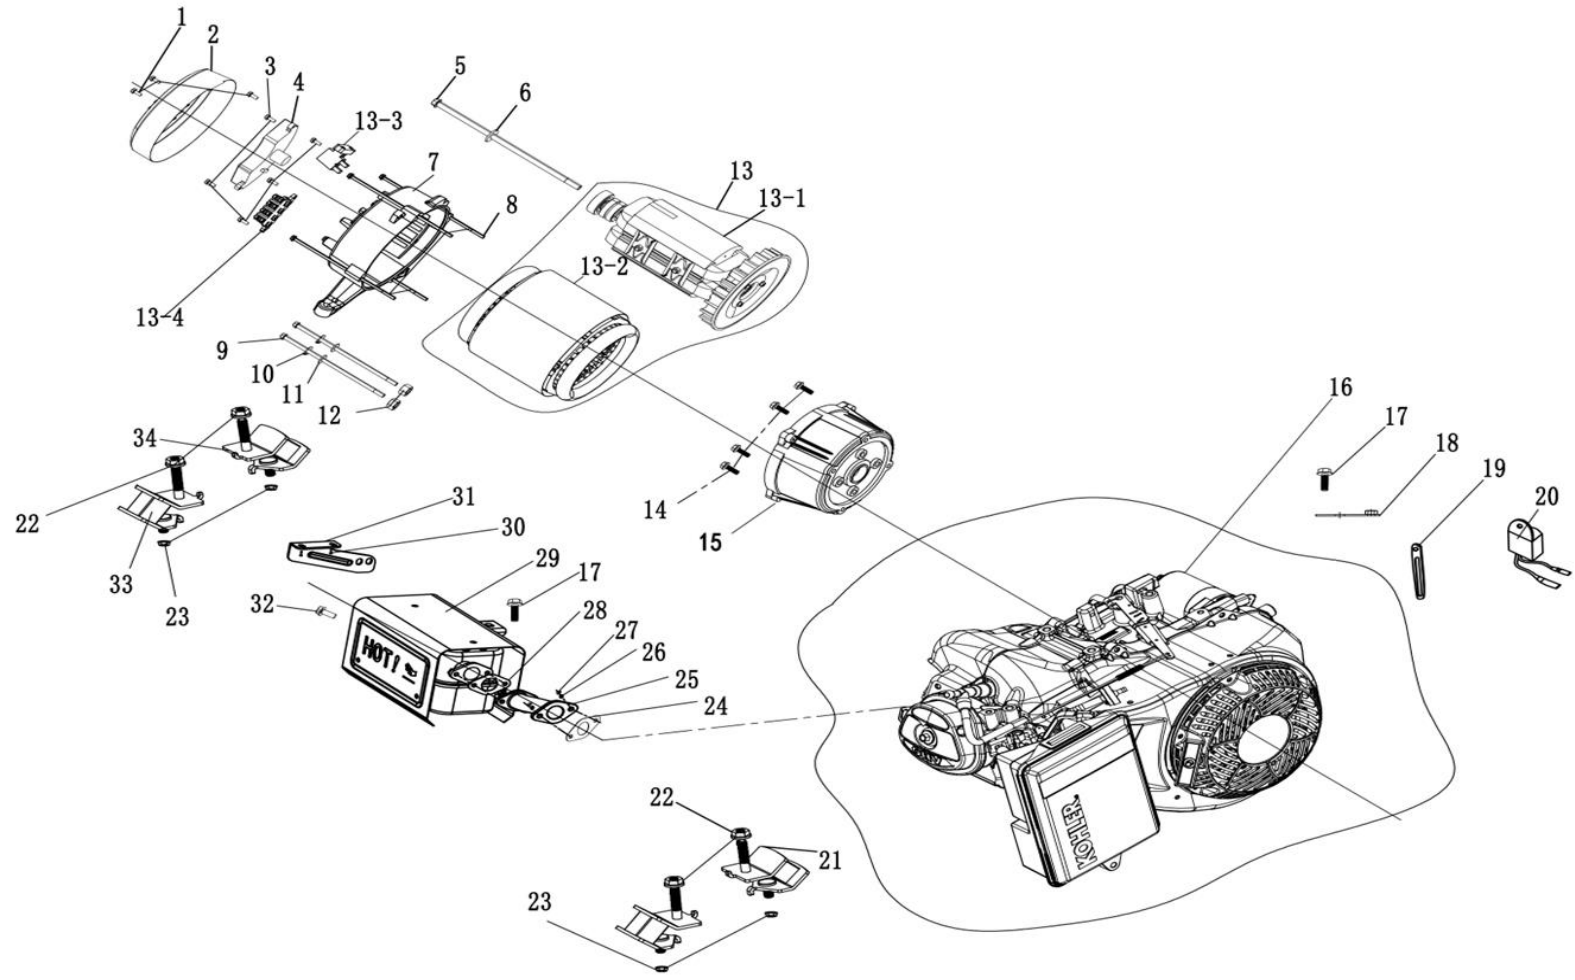

AMP KOHLER SERIES 10,000 Gas Generator Parts Breakdown

#	Part #	Description
1	30101-00326-00	bolt, Hexagon flange/M5/12
2	33082-00162-00	alternator end cover
3	30101-00329-00	bolt, Hexagon flange/M5/16
4	20044-00104-00	Automatic Voltage Regulator (AVR)
5	30101-00619-00	Bolt , Hexagon flange/M5/16-24
6	30136-00016-00	washer, plain
7	33085-00058-00	Rear Generator Bracket
8	30101-00089-00	bolt, Hexagon flange/M6/195
9	30101-00626-00	bolt, Hexagon flange/M5/235
10	30139-00005-00	spring washer
11	30136-00012-00	washer, plain
12	30128-00008-00	Nylon nut/M5
13	20029-07668-00	Full Generator Set
13-1	20256-01555-00	Rotor
13-2	20046-05065-00	Stator
13-3	20183-00017-00	Carbon Brush Assembly
13-4	20107-00024-00	Load Bar
14	30101-00318-00	bolt, Hexagon flange
15	33191-00108-00	Generator Dust Cover

#	Part #	Description
35	20130-00251-00	Fuel Tank
35-1	20131-00035-00	Gas Cap
36	30101-00407-00	bolt,Hexagon flange,M6/25
37	30136-00074-00	gasket, fuel tank
38	20133-00002-00	Fuel Shutoff Valve
39	34024-00022-00	clip B8/65MN
40	34024-00078-00	Fuel Hose
41	20114-01996-00	Control Panel
42	30101-00339-00	bolt,Hexagon flange,M6/12
43	70002-02051-00	Keys
44	33015-00012-00	handlebar grip
45	20135-00162-01	Handlebar
46	33580-00036-00	Handlebar dowel pin
47	33126-00008-00	Handlebar plastic plug
48	20090-00816-00	Frame Assembly
49	33580-00017-00	Spring Loaded Pin
50	34015-00031-00	Fastening spring
51	20184-00006-00	Handle Components
52	33301-00008-00	Plum Spring Cushion
53	20196-00126-00	Ground Wire (Battery)